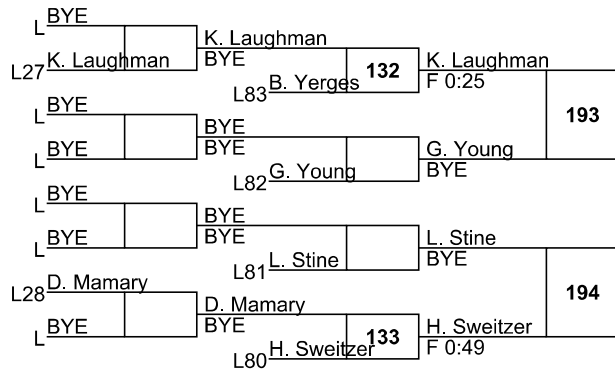

11 Colby Romjue 21-1 Susquehannock

12 Kinser Laughman 14-17 New Oxford

12 Luke Stine 18-8 West York

11 Adam Wertz 24-11 Waynesboro

12 Cole Daugherty 14-4 Red Lion

12 Garrett Young 17-10 Gettysburg

10 Bradyn Yerges 11-10 Dover

12 Cavin Sullivan 21-2 South Western

PIAA AAA D3 S4

South Western

152