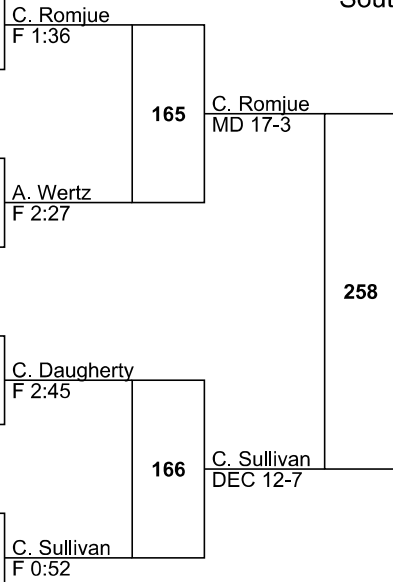

11 Colby Romjue 21-1 Susquehannock

12 Kinser Laughman 14-17 New Oxford

12 Luke Stine 18-8 West York

11 Adam Wertz 24-11 Waynesboro

12 Cole Daugherty 14-4 Red Lion

12 Garrett Young 17-10 Gettysburg

10 Bradyn Yerges 11-10 Dover

12 Cavin Sullivan 21-2 South Western

PIAA AAA D3 S4

South Western

152